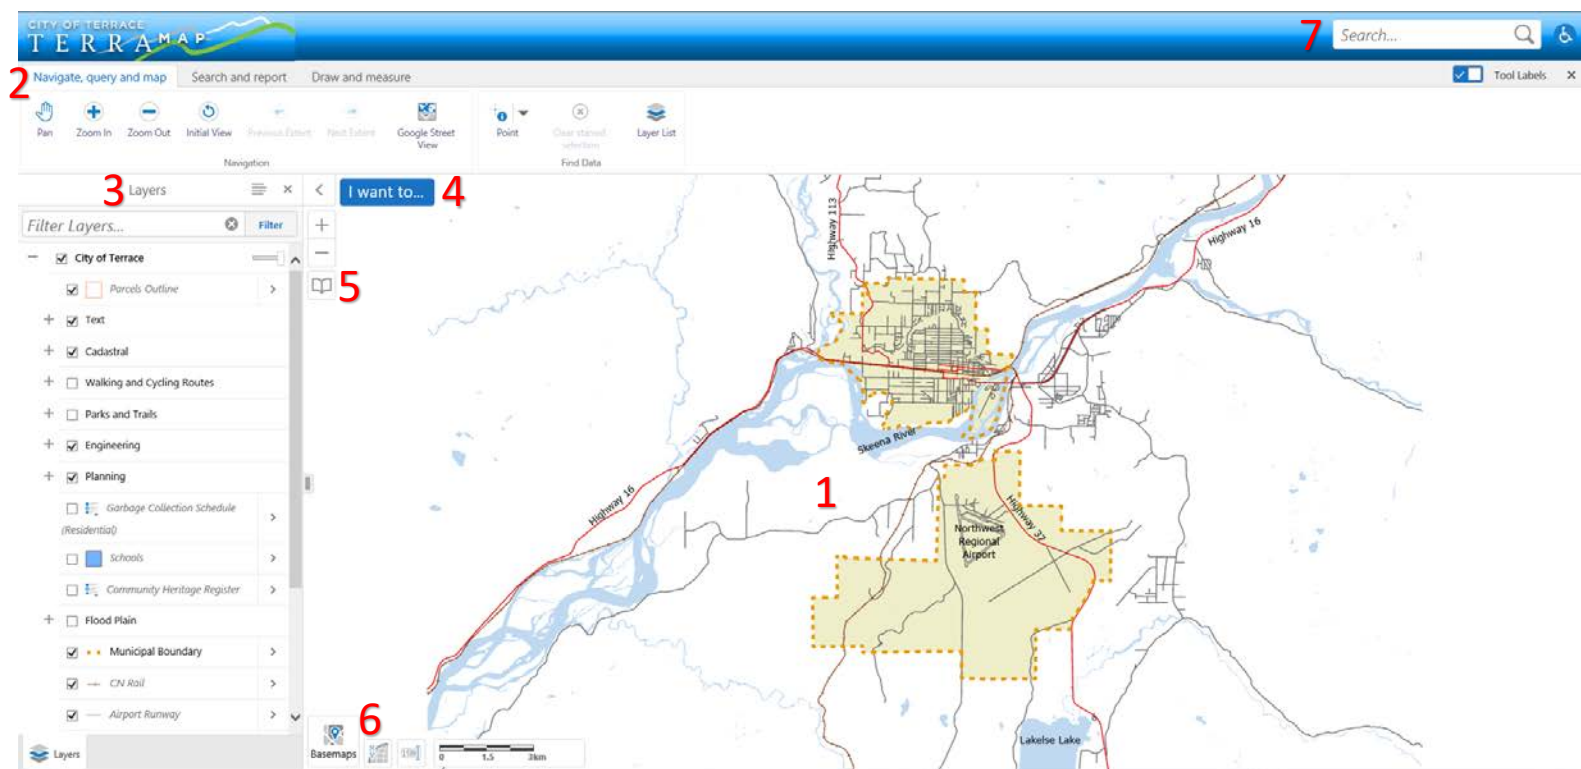

TerraMap Help Guide

TerraMap Public URL - <https://www.terrace.ca/business-development/maps-zoning/terramap>

TerraMap is an interactive web map that allows users to access information throughout the city.

- Users can view property information, city utilities, Zoning, OCP, aerial photos, and much more.
- Access google street view right from TerraMap.
- Use drawing and measurement tools to customize a personal map to print out.
- Generate property reports.

1 Map Window

The map window allows you to navigate the map and access the features and layers that are visible on the screen. The Navigation tools can be used to zoom in and out as well as pan around. Mouse controls can alternatively be used for navigation. (left-click and hold to pan, left-click to interact with some objects well pan is selected, mouse wheel to zoom, and right-click to access context menu.)

2 Tool Bar

The Tool Bar allows you to access the various tools within TerraMap. There are 3 to select from. Navigate, query and map, Basarch and report, and Draw and measure.

- Navigate tools let you pan and zoom the map, access Google Street View, and use the identify tool.
- Search and report tools let you search for properties, and print or export your map screen.
- Draw and measure tools allow you to measure distance on the map and add markups to the map.