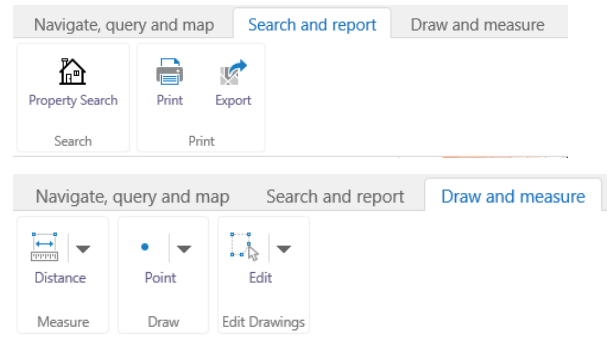

- Users can view property information, city utilities, Zoning, OCP, aerial photos, and much more.
- Access google street view right from TerraMap.
- Use drawing and measurement tools to customize a personal map to print out.
- Generate property reports.

1 Map Window

The map window allows you to navigate the map and access the features and layers that are visible on the screen. The Navigation tools can be used to zoom in and out as well as pan around. Mouse controls can alternatively be used for navigation. (left-click and hold to pan, left-click to interact with some objects well pan is selected, mouse wheel to zoom, and right-click to access context menu.)

2 Tool Bar

The Tool Bar allows you to access the various tools within TerraMap. There are 3 to select from. Navigate, query and map, Basarch and report, and Draw and measure.

- Navigate tools let you pan and zoom the map, access Google Street View, and use the identify tool.
- Search and report tools let you search for properties, and print or export your map screen.
- Draw and measure tools allow you to measure distance on the map and add markups to the map.