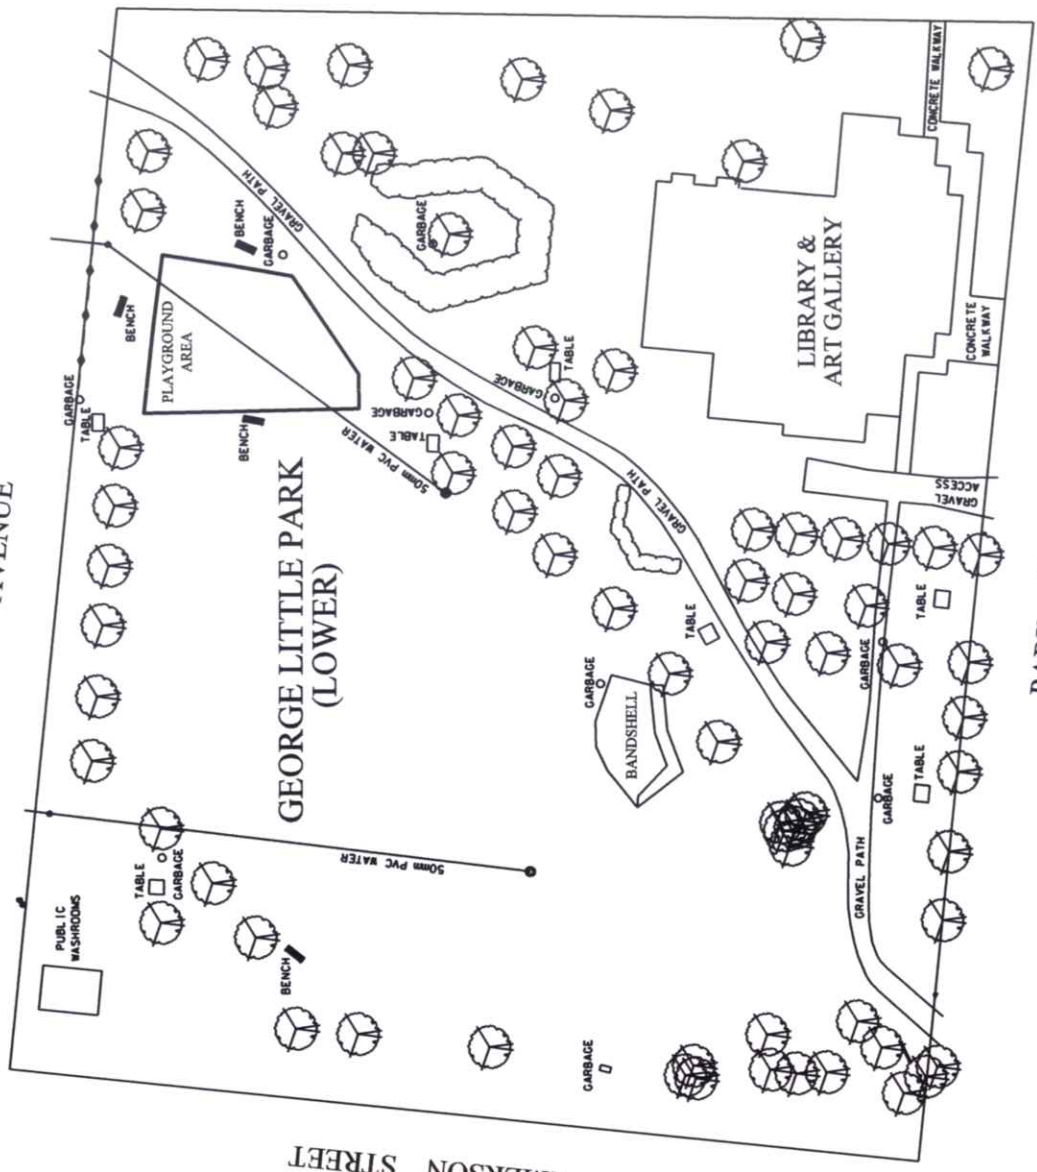

KALUM STREET

DAVIS AVENUE

GEORGE LITTLE PARK (LOWER)

EMERSON STREET

PARK AVENUE

### GEORGE LITTLE PARK: FACILITIES

SITE SURVEY: 2004      SCALE: 1:1000

PRINT: FEBRUARY 9, 2007