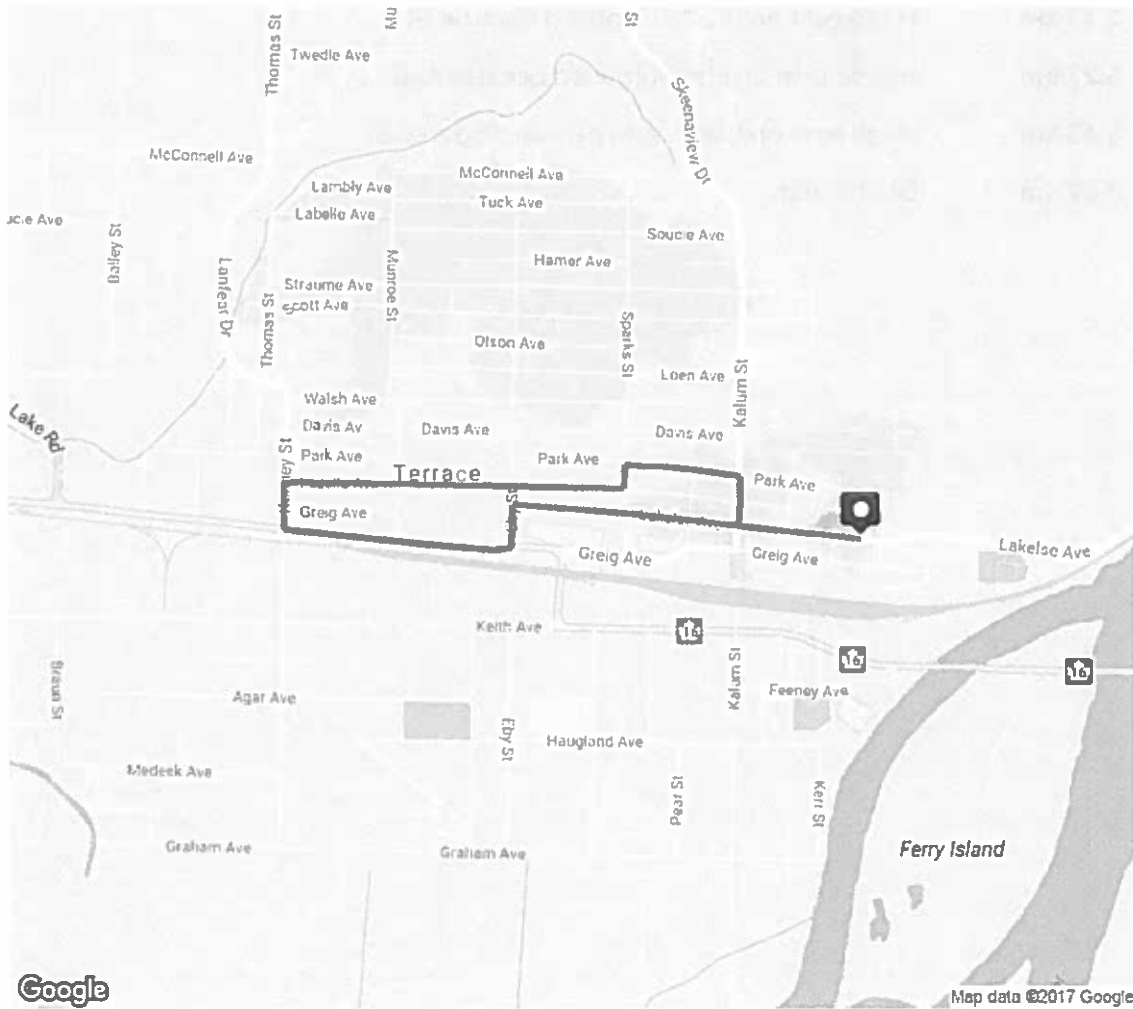

2017 - Terrace - Ksan CNOY 2km walk

Distance: 1.86 km

Elevation Gain: 2 m

Elevation Max: 75 m

Notes

0.00 km Head west on Lakelse Ave toward Clinton St

0.44 km	Head north on Kalum St toward Lazelle Ave
0.52 km	Head west on Lazelle Ave toward Emerson St
0.93 km	Head south on Sparks St toward Lakelse Ave
1.02 km	Head east on Lakelse Ave toward Sparks St
1.86 km	Destination

2017 - Terrace - Ksan CNOY 5km walk

Distance: 4.67 km

Elevation Gain: 9 m

Elevation Max: 75 m

Notes

0.00 km

Head west on Lakelse Ave toward Clinton St

0.44 km	Head north on Kalum St toward Lazelle Ave
0.61 km	Head west on Park Ave toward Emerson St
1.02 km	Head south on Sparks St toward Lazelle Ave
1.10 km	Head west on Lazelle Ave toward Eby St
2.30 km	Head south on Kenney St toward Greig Ave
2.47 km	Turn left onto BC-16 E
2.47 km	Head east on BC-16 E toward Munroe St
3.27 km	Head north on Eby St toward Lakelse Ave
3.43 km	Head east on Lakelse Ave toward Sparks St
4.67 km	Destination

2017 - Terrace - Ksan CNOY 10km walk

Distance: 9.40 km

Elevation Gain: 74 m

Elevation Max: 133 m

Notes

0.00 km Head west on Lakelse Ave toward Clinton St

0.44 km	Turn right onto Kalum St
2.32 km	Continue onto Sparks St
2.62 km	Head west on Halliwell Ave toward Skoglund St
3.87 km	Head south on Thomas St toward Twedle Ave
4.71 km	Continue onto Lanfear Dr
5.68 km	Continue onto Kenney St
6.15 km	Head east on BC-16 E toward Munroe St
6.95 km	Head north on Eby St toward Lakelse Ave
7.11 km	Head east on Lakelse Ave toward Sparks St
7.50 km	Head north on Sparks St toward Lazelle Ave
7.67 km	Head east on Park Ave toward Market St
7.92 km	Head south on Emerson St toward Lazelle Ave
8.09 km	Head west on Lakelse Ave toward Sparks St
8.30 km	Head south on Sparks St toward Greig Ave
8.46 km	Head east on Greig Ave toward Emerson St
8.69 km	Head north on Emerson St toward Lakelse Ave
8.78 km	Turn right onto Lakelse Ave
9.39 km	Destination