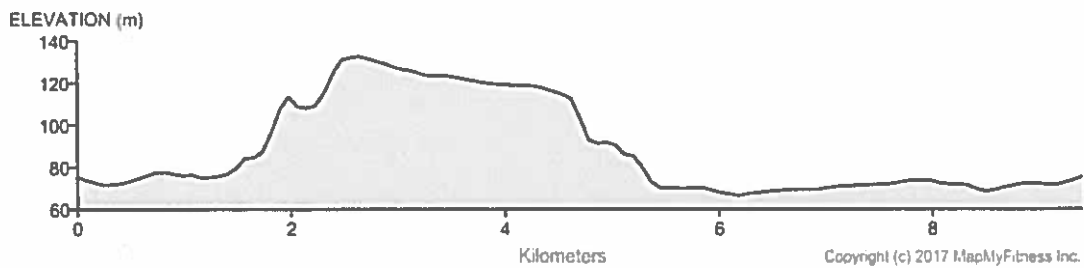

2017 - Terrace - Ksan CNOY 2km walk

Distance: 1.86 km

Elevation Gain: 2 m

Elevation Max: 75 m

Notes

0.00 km Head west on Lakelse Ave toward Clinton St

0.44 km	Head north on Kalum St toward Lazelle Ave
0.52 km	Head west on Lazelle Ave toward Emerson St
0.93 km	Head south on Sparks St toward Lakelse Ave
1.02 km	Head east on Lakelse Ave toward Sparks St
1.86 km	Destination

2017 - Terrace - Ksan CNOY 5km walk

Distance: 4.67 km

Elevation Gain: 9 m

Elevation Max: 75 m

Notes

0.00 km

Head west on Lakelse Ave toward Clinton St

0.44 km	Head north on Kalum St toward Lazelle Ave
0.61 km	Head west on Park Ave toward Emerson St
1.02 km	Head south on Sparks St toward Lazelle Ave
1.10 km	Head west on Lazelle Ave toward Eby St
2.30 km	Head south on Kenney St toward Greig Ave
2.47 km	Turn left onto BC-16 E
2.47 km	Head east on BC-16 E toward Munroe St
3.27 km	Head north on Eby St toward Lakelse Ave
3.43 km	Head east on Lakelse Ave toward Sparks St
4.67 km	Destination

2017 - Terrace - Ksan CNOY 10km walk

Distance: 9.40 km

Elevation Gain: 74 m

Elevation Max: 133 m

Notes

0.00 km Head west on Lakelse Ave toward Clinton St

0.44 km	Turn right onto Kalum St
2.32 km	Continue onto Sparks St
2.62 km	Head west on Halliwell Ave toward Skoglund St
3.87 km	Head south on Thomas St toward Twedle Ave
4.71 km	Continue onto Lanfear Dr
5.68 km	Continue onto Kenney St
6.15 km	Head east on BC-16 E toward Munroe St
6.95 km	Head north on Eby St toward Lakelse Ave
7.11 km	Head east on Lakelse Ave toward Sparks St
7.50 km	Head north on Sparks St toward Lazelle Ave
7.67 km	Head east on Park Ave toward Market St
7.92 km	Head south on Emerson St toward Lazelle Ave
8.09 km	Head west on Lakelse Ave toward Sparks St
8.30 km	Head south on Sparks St toward Greig Ave
8.46 km	Head east on Greig Ave toward Emerson St
8.69 km	Head north on Emerson St toward Lakelse Ave
8.78 km	Turn right onto Lakelse Ave
9.39 km	Destination