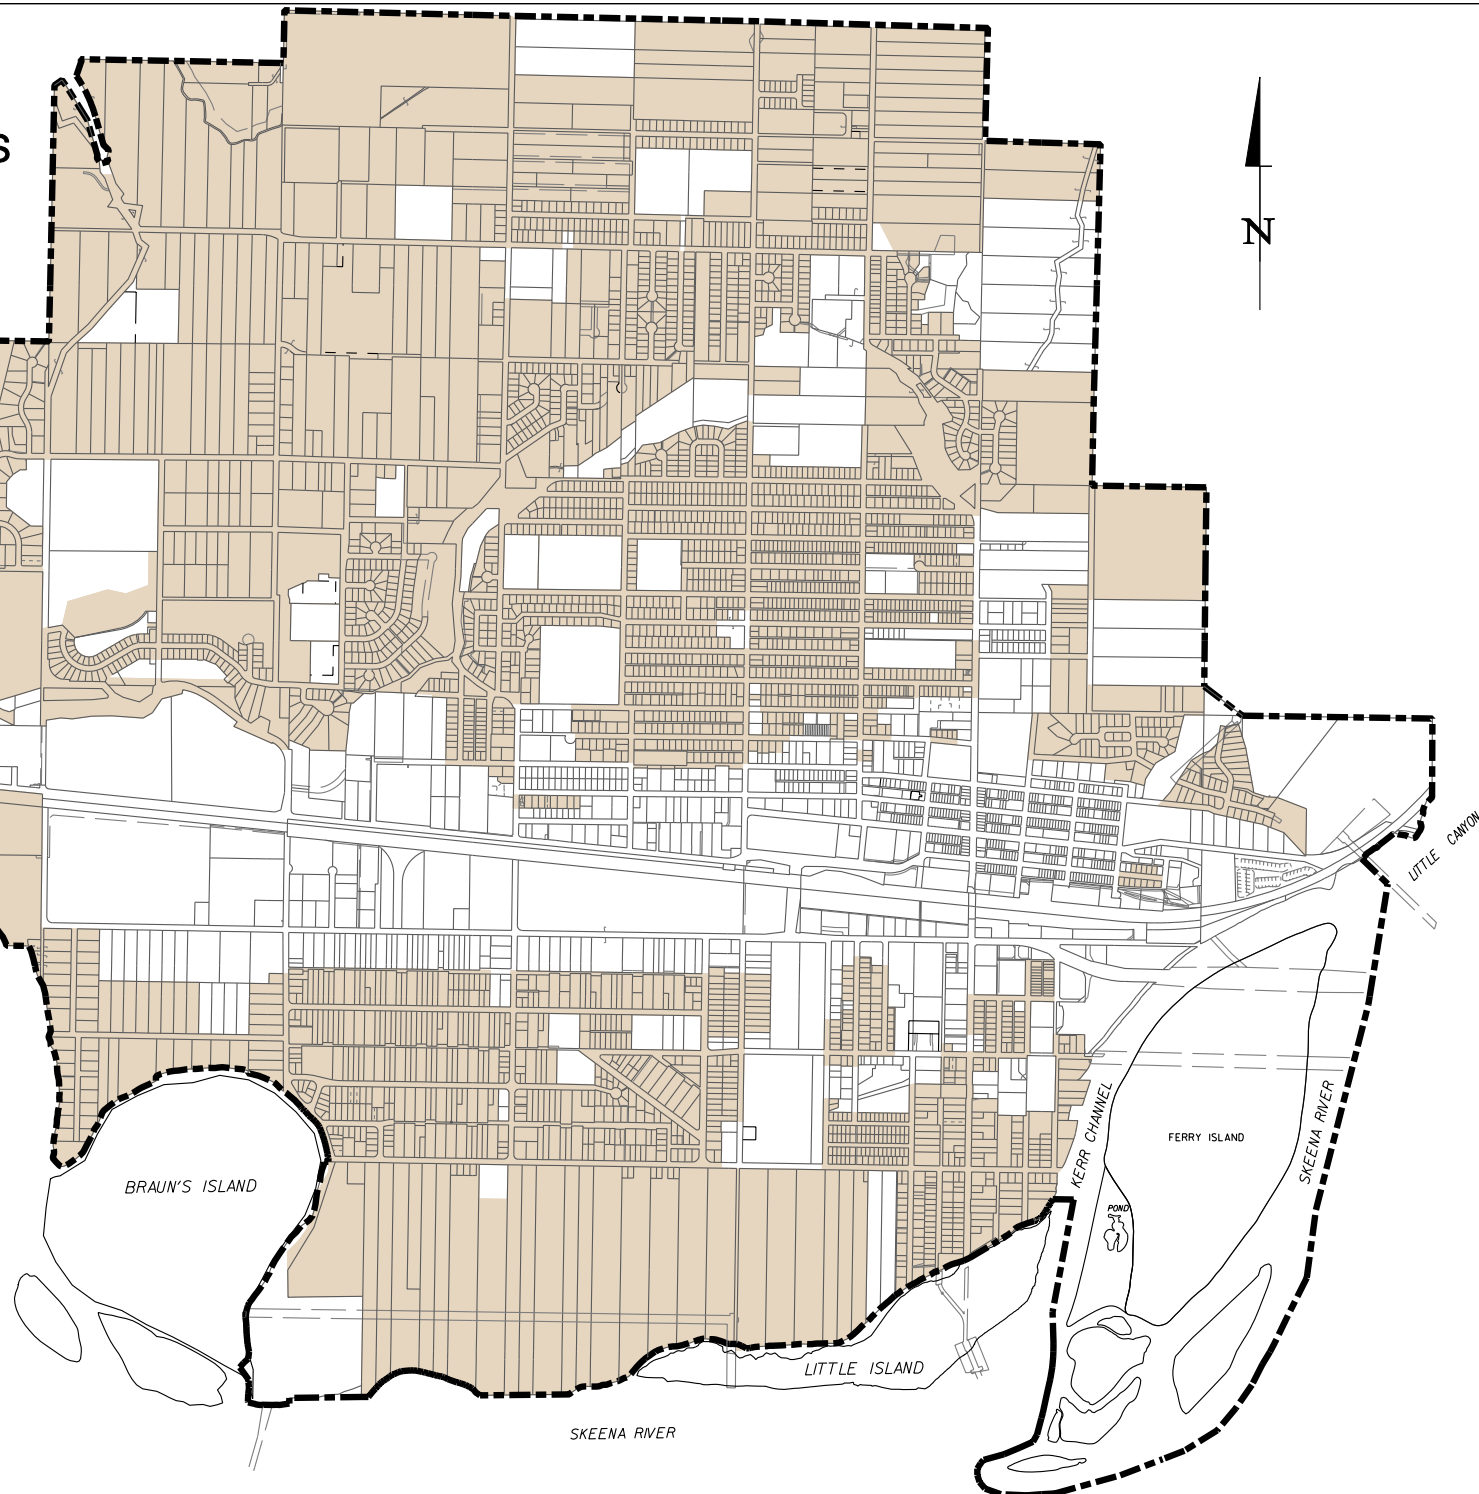

BACKYARD HEN SUBAREAS

KITSUMKALUM RIVER
KALUM BRIDGE
SKEENA RIVER

LEGEND
Backyard Hen Subareas

SCALE: NTS